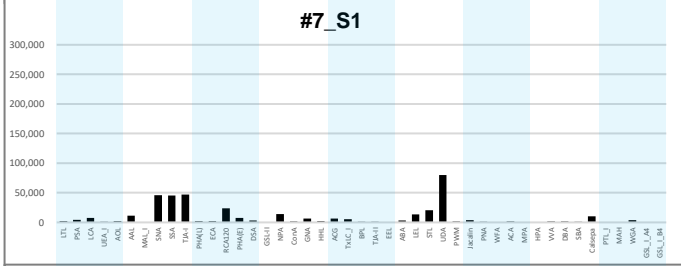

total IgG

anti-S1

anti-RBD

Net Intensity

Net Intensity

total IgG

anti-S1

anti-RBD

Net Intensity

total IgG

anti-S1

anti-RBD

Net Intensity

total IgG

anti-S1

anti-RBD