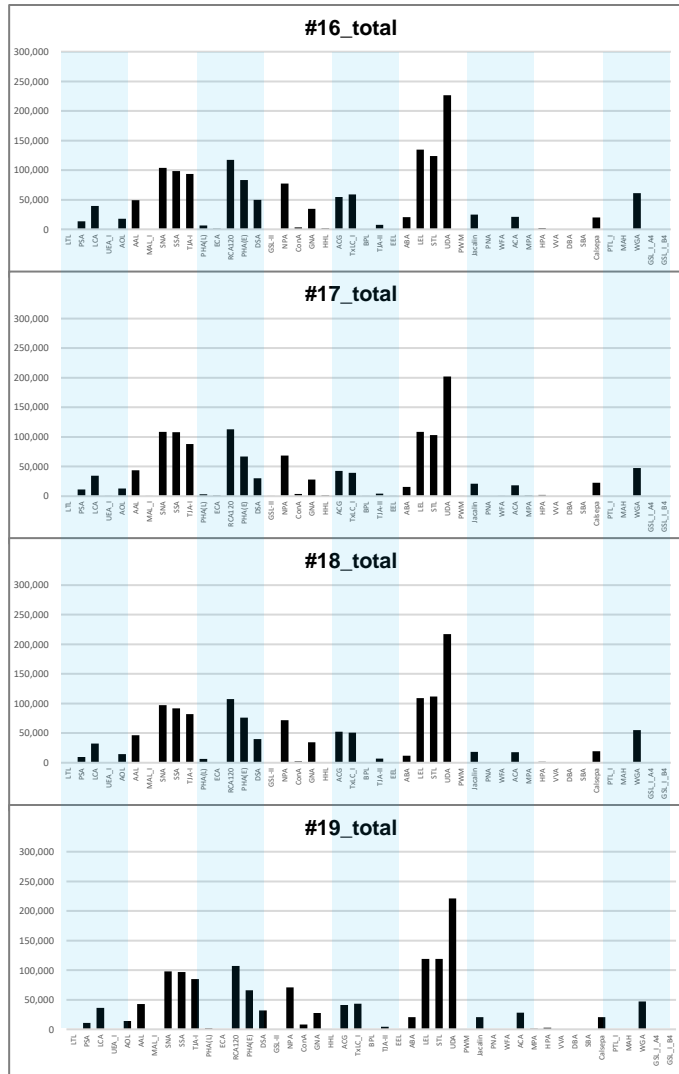

total IgG

anti-S1

anti-RBD

Net Intensity

Net Intensity

total IgG

anti-S1

anti-RBD

Net Intensity

total IgG

anti-S1

anti-RBD

Net Intensity

total IgG

anti-S1

anti-RBD