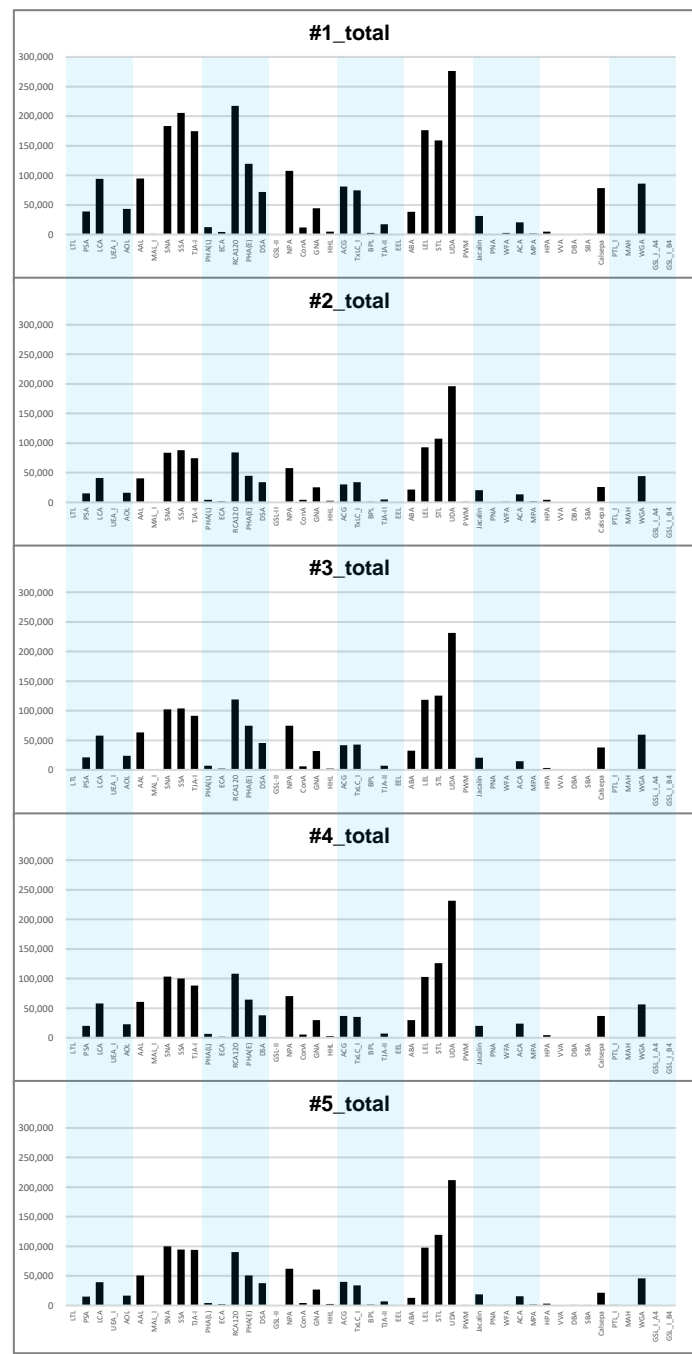

total IgG

anti-S1

anti-RBD

Net Intensity

Net Intensity

total IgG

anti-S1

anti-RBD

Net Intensity

total IgG

anti-S1

anti-RBD

Net Intensity

total IgG

anti-S1

anti-RBD