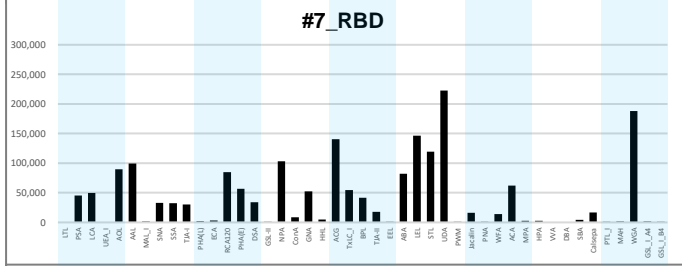

total IgG

anti-S1

anti-RBD

Net Intensity

Net Intensity

total IgG

anti-S1

anti-RBD

Net Intensity

total IgG

anti-S1

anti-RBD

Net Intensity

total IgG

anti-S1

anti-RBD