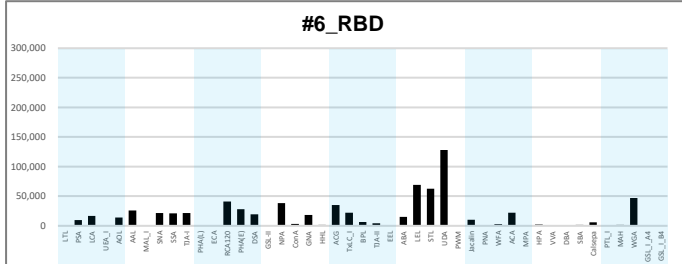

total IgG

anti-S1

anti-RBD

Net Intensity

Net Intensity

total IgG

anti-S1

anti-RBD

Net Intensity

total IgG

anti-S1

anti-RBD

Net Intensity

total IgG

anti-S1

anti-RBD