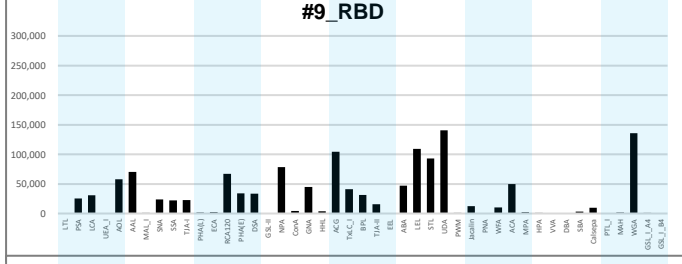

total IgG

anti-S1

anti-RBD

Net Intensity

Net Intensity

total IgG

anti-S1

anti-RBD

Net Intensity

total IgG

anti-S1

anti-RBD

Net Intensity

total IgG

anti-S1

anti-RBD