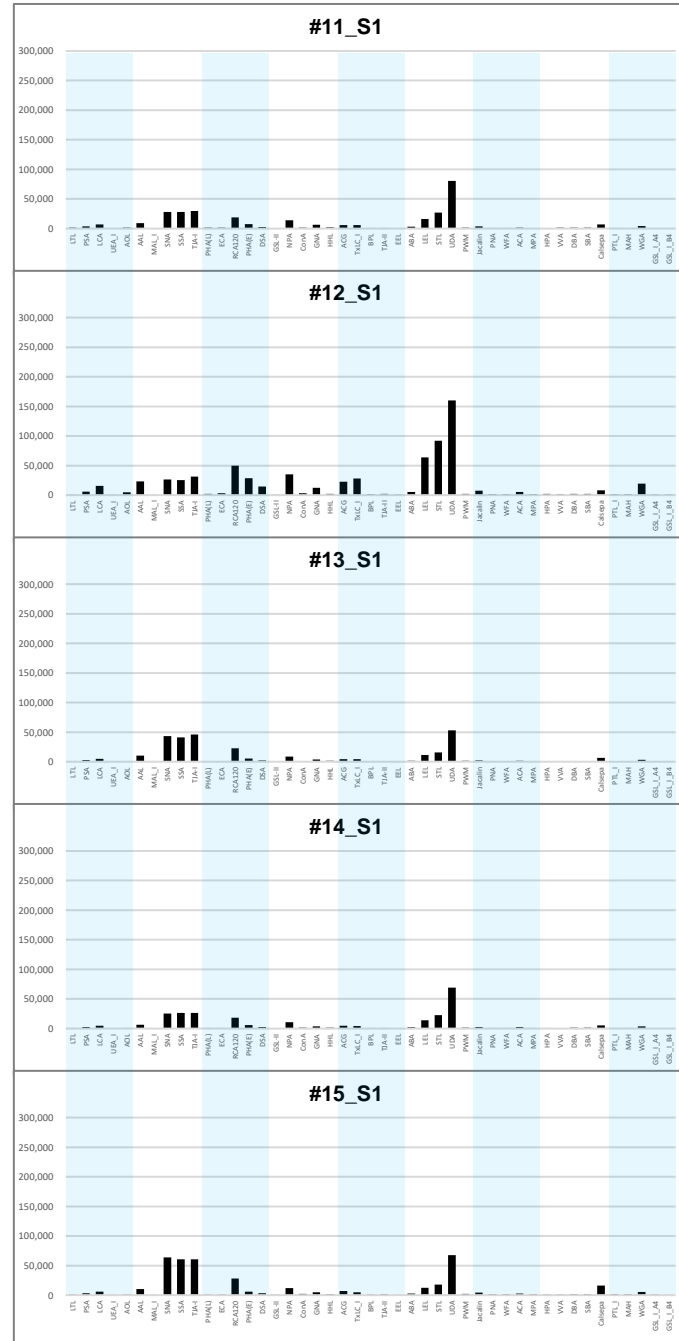

total IgG

anti-S1

anti-RBD

Net Intensity

Net Intensity

total IgG

anti-S1

anti-RBD

Net Intensity

total IgG

anti-S1

anti-RBD

Net Intensity

total IgG

anti-S1

anti-RBD