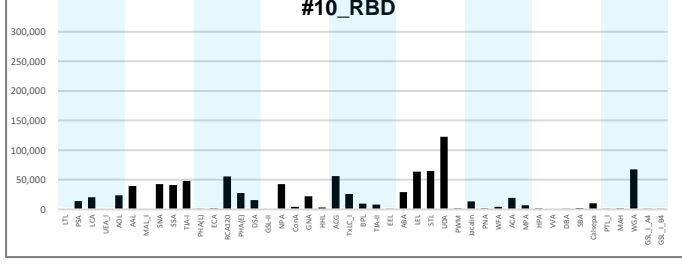

total IgG

anti-S1

anti-RBD

Net Intensity

Net Intensity

total IgG

anti-S1

anti-RBD

Net Intensity

total IgG

anti-S1

anti-RBD

Net Intensity

total IgG

anti-S1

anti-RBD