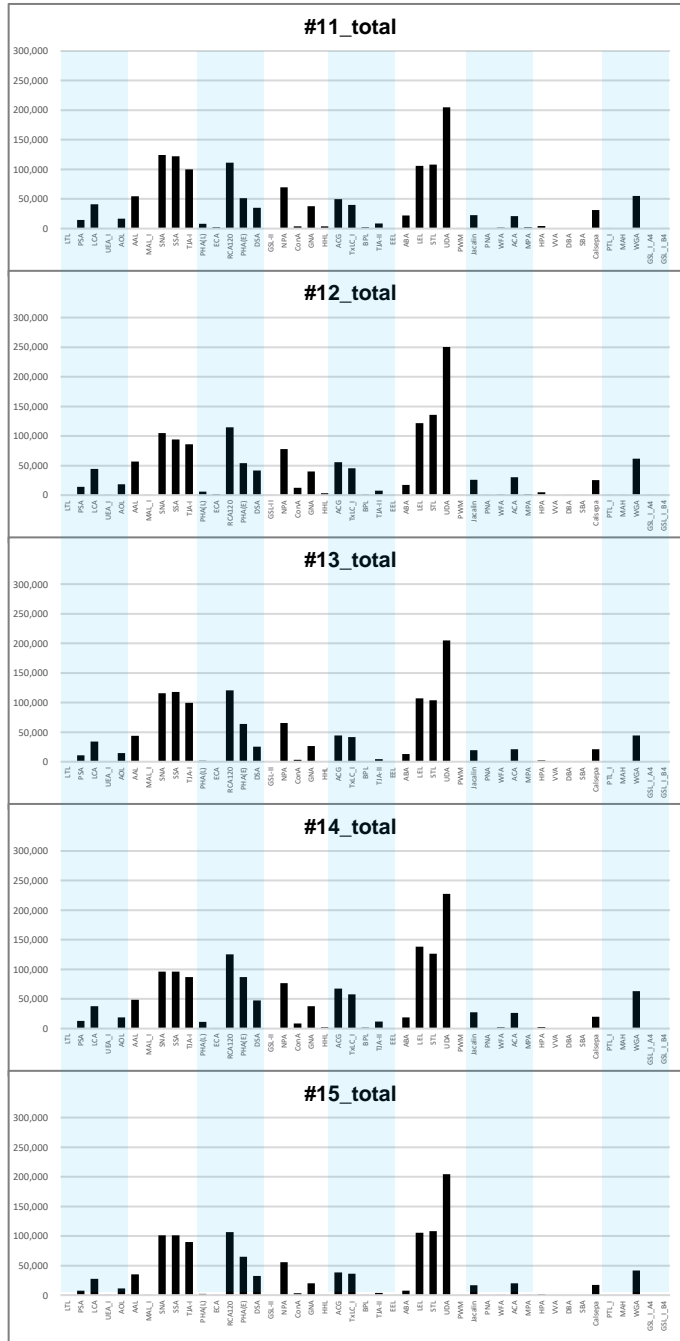

total IgG

anti-S1

anti-RBD

Net Intensity

Net Intensity

total IgG

anti-S1

anti-RBD

Net Intensity

total IgG

anti-S1

anti-RBD

Net Intensity

total IgG

anti-S1

anti-RBD