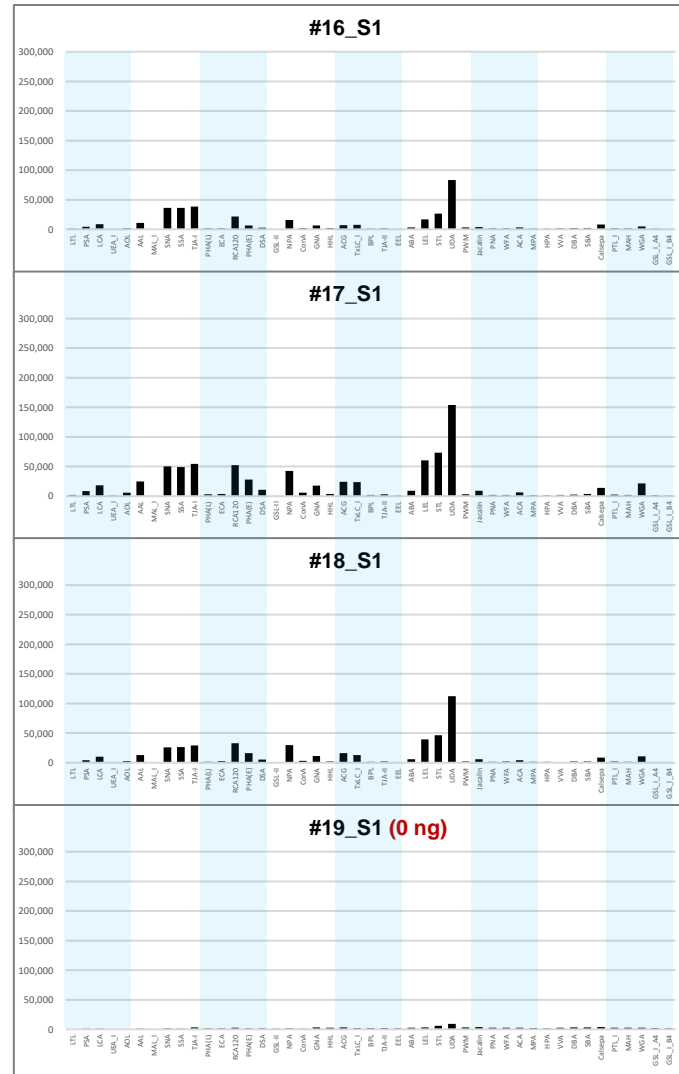

total IgG

anti-S1

anti-RBD

Net Intensity

Net Intensity

total IgG

anti-S1

anti-RBD

Net Intensity

total IgG

anti-S1

anti-RBD

Net Intensity

total IgG

anti-S1

anti-RBD