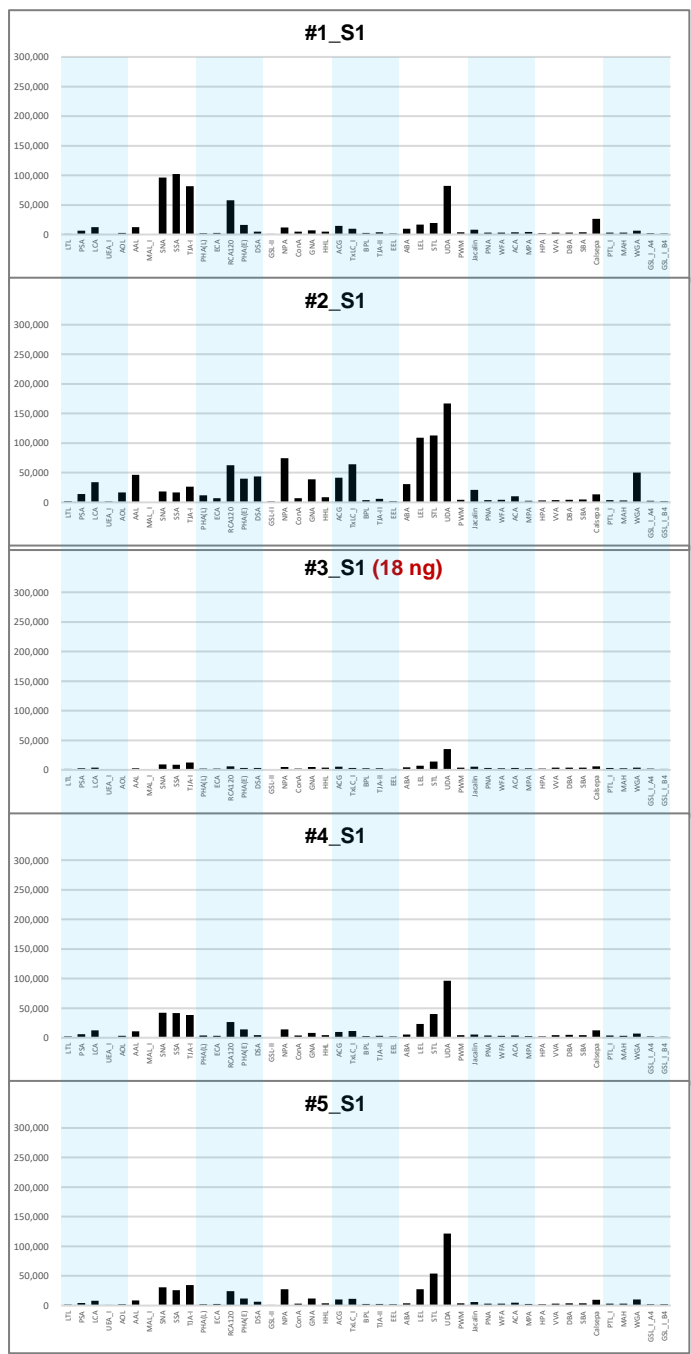

total IgG

anti-S1

anti-RBD

Net Intensity

Net Intensity

total IgG

anti-S1

anti-RBD

Net Intensity

total IgG

anti-S1

anti-RBD

Net Intensity

total IgG

anti-S1

anti-RBD