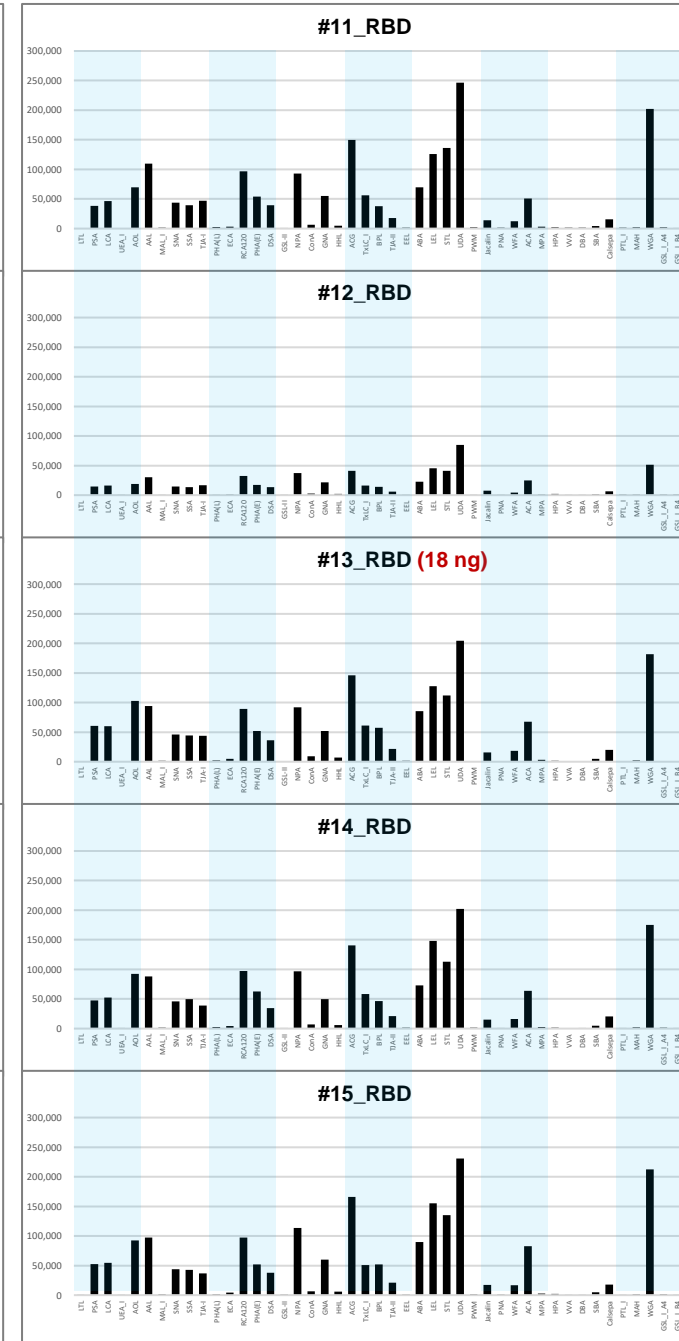

total IgG

anti-S1

anti-RBD

Net Intensity

Net Intensity

total IgG

anti-S1

anti-RBD

Net Intensity

total IgG

anti-S1

anti-RBD

Net Intensity

total IgG

anti-S1

anti-RBD