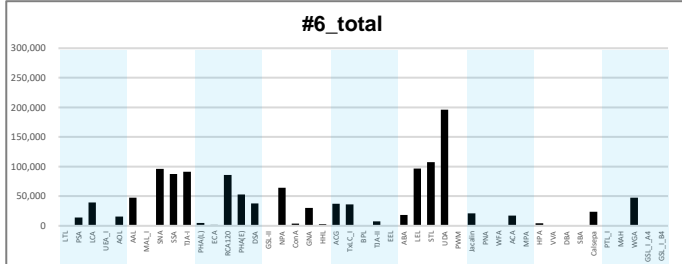

total IgG

anti-S1

anti-RBD

Net Intensity

Net Intensity

total IgG

anti-S1

anti-RBD

Net Intensity

total IgG

anti-S1

anti-RBD

Net Intensity

total IgG

anti-S1

anti-RBD