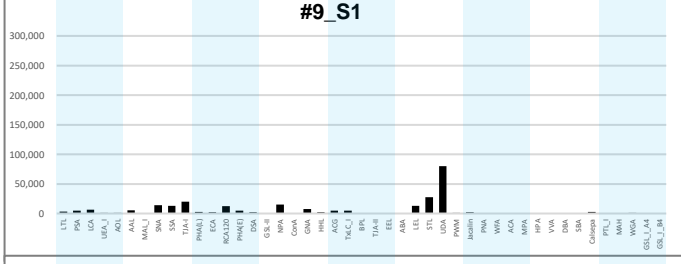

total IgG

anti-S1

anti-RBD

Net Intensity

Net Intensity

total IgG

anti-S1

anti-RBD

Net Intensity

total IgG

anti-S1

anti-RBD

Net Intensity

total IgG

anti-S1

anti-RBD