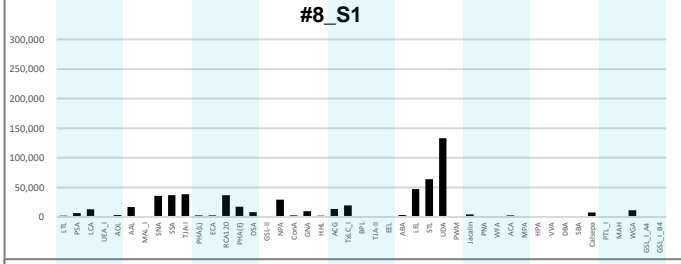

total IgG

anti-S1

anti-RBD

Net Intensity

Net Intensity

total IgG

anti-S1

anti-RBD

Net Intensity

total IgG

anti-S1

anti-RBD

Net Intensity

total IgG

anti-S1

anti-RBD