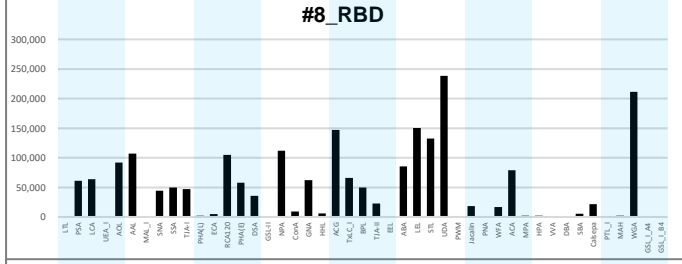

total IgG

anti-S1

anti-RBD

Net Intensity

Net Intensity

total IgG

anti-S1

anti-RBD

Net Intensity

total IgG

anti-S1

anti-RBD

Net Intensity

total IgG

anti-S1

anti-RBD