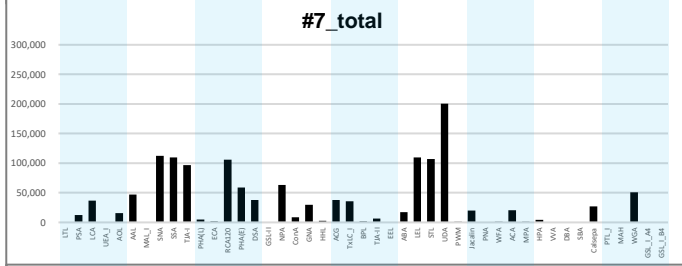

total IgG

anti-S1

anti-RBD

Net Intensity

Net Intensity

total IgG

anti-S1

anti-RBD

Net Intensity

total IgG

anti-S1

anti-RBD

Net Intensity

total IgG

anti-S1

anti-RBD