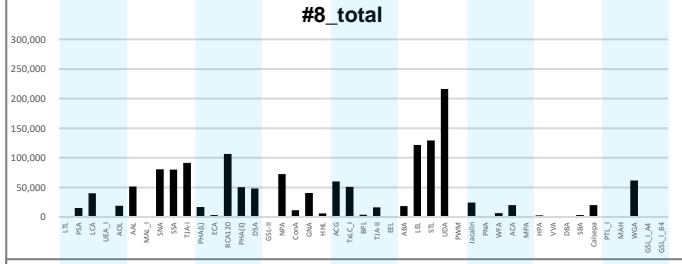

total IgG

anti-S1

anti-RBD

Net Intensity

Net Intensity

total IgG

anti-S1

anti-RBD

Net Intensity

total IgG

anti-S1

anti-RBD

Net Intensity

total IgG

anti-S1

anti-RBD