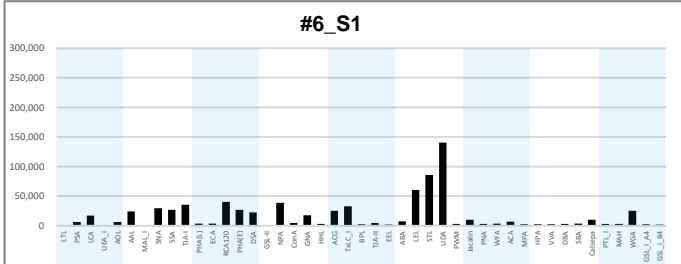

total IgG

anti-S1

anti-RBD

Net Intensity

Net Intensity

total IgG

anti-S1

anti-RBD

Net Intensity

total IgG

anti-S1

anti-RBD

Net Intensity

total IgG

anti-S1

anti-RBD