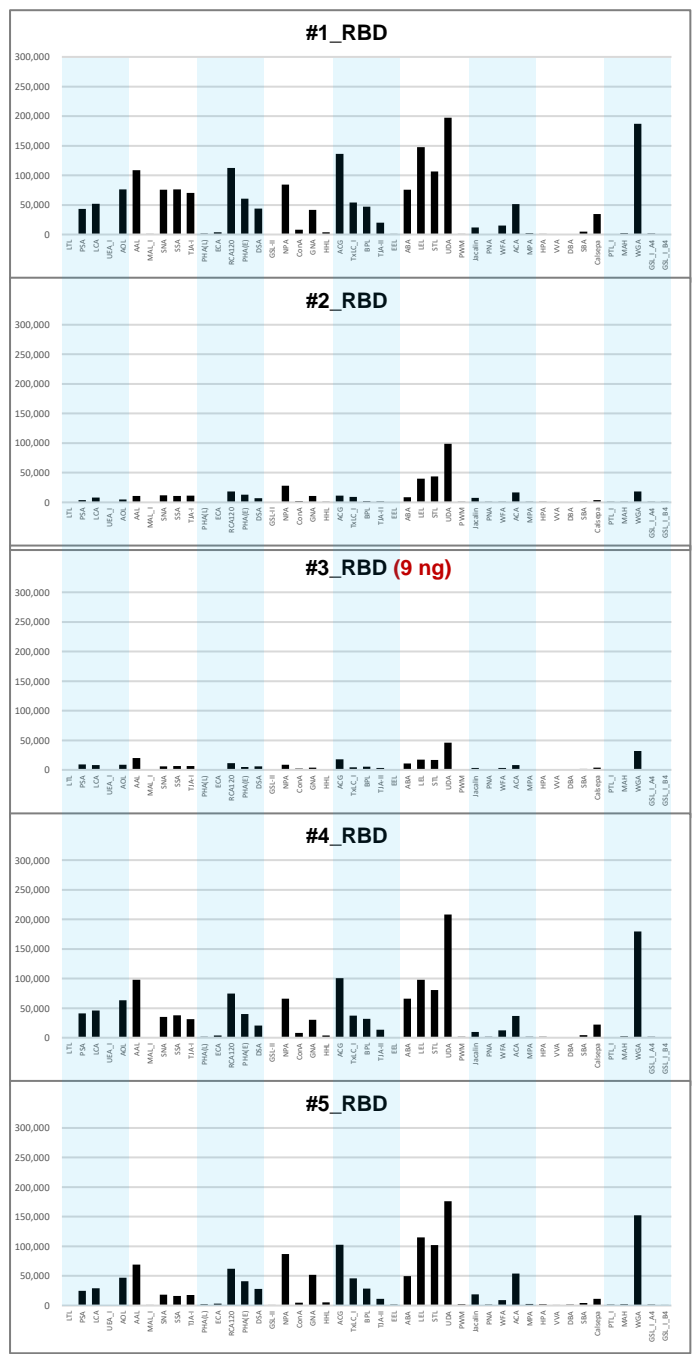

total IgG

anti-S1

anti-RBD

Net Intensity

Net Intensity

total IgG

anti-S1

anti-RBD

Net Intensity

total IgG

anti-S1

anti-RBD

Net Intensity

total IgG

anti-S1

anti-RBD