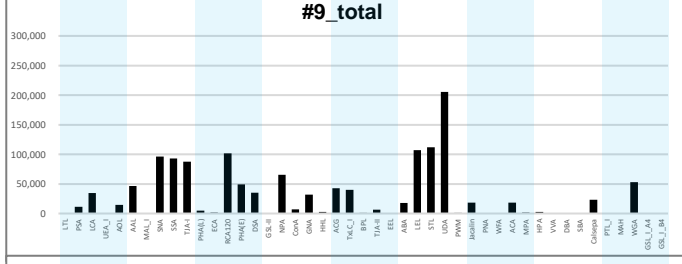

total IgG

anti-S1

anti-RBD

Net Intensity

Net Intensity

total IgG

anti-S1

anti-RBD

Net Intensity

total IgG

anti-S1

anti-RBD

Net Intensity

total IgG

anti-S1

anti-RBD