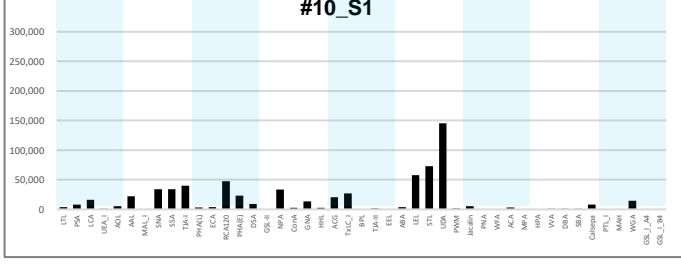

total IgG

anti-S1

anti-RBD

Net Intensity

Net Intensity

total IgG

anti-S1

anti-RBD

Net Intensity

total IgG

anti-S1

anti-RBD

Net Intensity

total IgG

anti-S1

anti-RBD