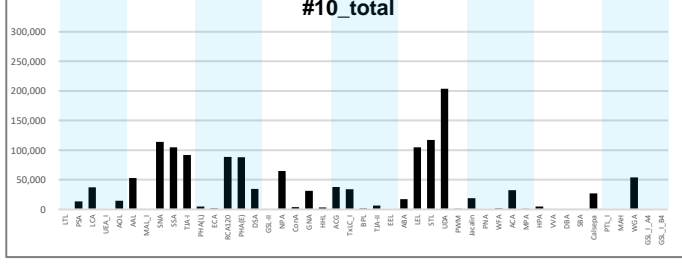

total IgG

anti-S1

anti-RBD

Net Intensity

Net Intensity

total IgG

anti-S1

anti-RBD

Net Intensity

total IgG

anti-S1

anti-RBD

Net Intensity

total IgG

anti-S1

anti-RBD